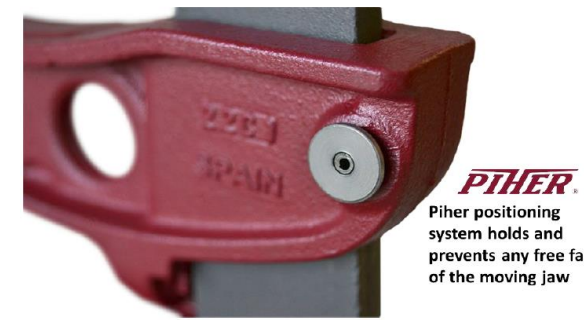

*Family owned business for 60 years, located in Spain

Threads Protected from Weld Spatter!

2) 2:1 gearing means twice the speed and twice the compression with 1/2 the effort

4) Brake system that bites into rail and actually gives clamp more strength as its being used

Can your clamp do this?

5) Lubrication joint / sealed threads
6) Articulating handle for optimum tension adjustment
7) C-60 Tensil strength bar for heavy duty applications

LIFETIME GUARANTEE

1) Piston like drive / Head doesn't spin

3) "Keeper" or Positioning Aid keeps jaws from sliding down the bar

Grand Rapids
(616) 532-2375
1-888-532-2375

Angola, IN
(260) 665-7241

Battle Creek, MI
(269) 660-1907

Cadillac, MI
(231) 779-2468

Elkhart, IN
(574) 389-8760

Fort Wayne, IN
(260) 497-7565

Gaylord, MI
(989) 731-1111

Holland, MI
(616) 848-7650

Kalamazoo, MI
(269) 344-0518

Lansing, MI
(517) 321-9555

Mt. Pleasant, MI
(989) 775-0898

Muskegon, MI
(231) 773-2510

Saginaw, MI
(989) 755-4344

Traverse City, MI
(231) 922-0851

Warsaw, IN
(574) 267-6066

www.puritygas.com