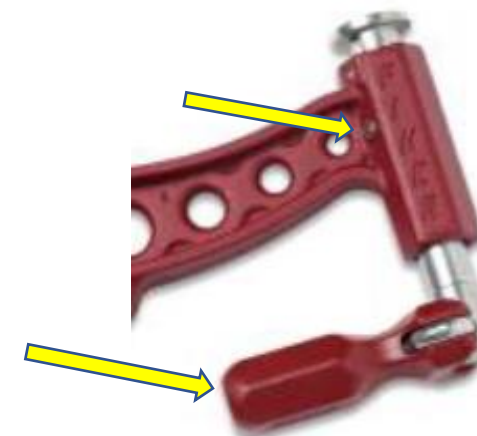

Grand Rapids
(616) 532-2375
1-888-532-2375

Angola, IN
(260) 665-7241

Battle Creek, MI
(269) 660-1907

Cadillac, MI
(231) 779-2468

Elkhart, IN
(574) 389-8760

Fort Wayne, IN
(260) 497-7565

Gaylord, MI
(989) 731-1111

Holland, MI
(616) 848-7650

Kalamazoo, MI
(269) 344-0518

Lansing, MI
(517) 321-9555

Mt. Pleasant, MI
(989) 775-0898

Muskegon, MI
(231) 773-2510

Saginaw, MI
(989) 755-4344

Traverse City, MI
(231) 922-0851

Warsaw, IN
(574) 267-6066

www.puritygas.com